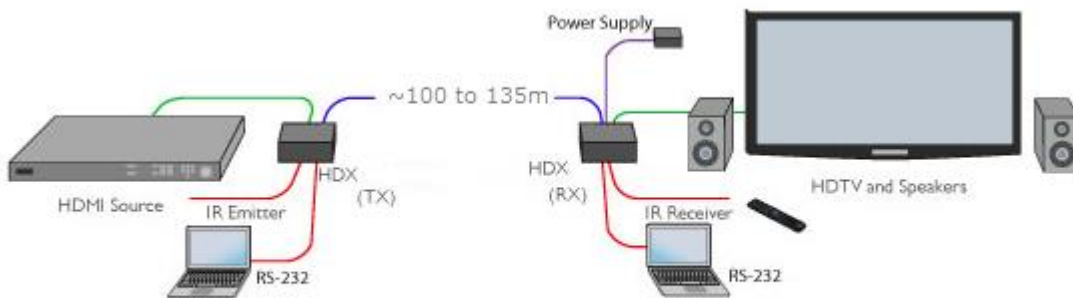

HDX-ULTRA Set PoE

HDMI through Power Over Ethernet

The HDX-ULTRA-S uses only one CATx type cable to extend HDMI, IR and RS-232 signals ~100m at 1920x1200 and ~70m at 4K from their source through PoE – Power over Ethernet. With the optional add on power pack, the HDX-ULTRA-S can transmit to approximately 135m at 1920 x 1200.

The HDX-ULTRA-RX-POE receiver unit can be attached to the 2RU RK8-ULTRA-HDX-POE 8 port HDMI transmitter HUB.

CONNECTIVITY DIAGRAM

HDX-ULTRA-S-PoE

HDX-ULTRA-S-PoE