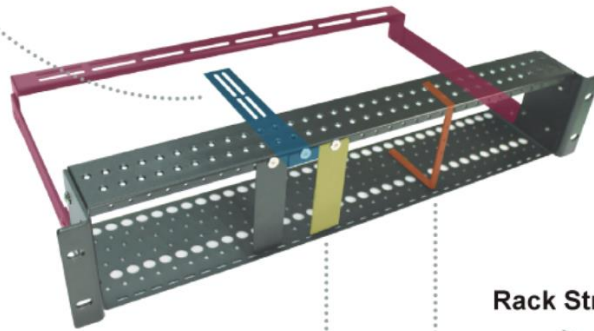

### 2RU Rack Chassis Module Kit for HEXT Series

**Module Bracket : x 8 Pieces**

**Cable Support : 1 Set**

**Blank Cover: x 12 Pieces**

**Rack Strip: x 2 Pieces**

**Chassis Dimensions : 88mm (h) x 483mm (w)**

**RM2-EXT-KIT PARTS SUPPLIED**

PART NO	QTY	DESCRIPTION
RMU-U2	1	2RU Chassis Frame
RMU-SIDE	8	Module bracket
RMU-CBKIT	1	Cable support
RMU-MSK	12	Blanking cover
RMU-VER	2	Rack strip