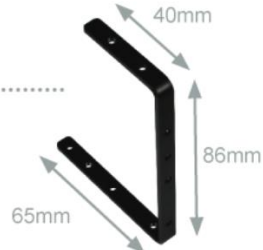

### 2RU Rack Chassis Module Kit for HEXT Series

**Module Bracket : x 8 Pieces**

**Cable Support : 1 Set**

**Blank Cover: x 12 Pieces**

**Rack Strip: x 2 Pieces**

**Chassis Dimensions : 88mm (h) x 483mm (w)**