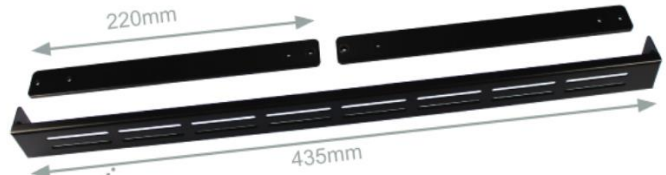

### 2RU Rack Chassis Module Kit for HEXT Series

**Module Bracket : x 8 Pieces**

**Cable Support : 1 Set**

**Blank Cover: x 12 Pieces**

**Rack Strip: x 2 Pieces**

**Chassis Dimensions : 88mm (h) x 483mm (w)**