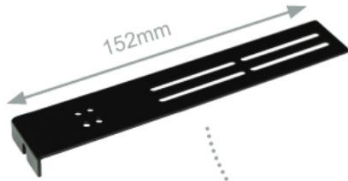

### 2RU Rack Chassis Module Kit for HEXT Series

**Module Bracket : x 8 Pieces**

**Cable Support : 1 Set**

**Blank Cover: x 12 Pieces**

**Rack Strip: x 2 Pieces**

**Chassis Dimensions : 88mm (h) x 483mm (w)**